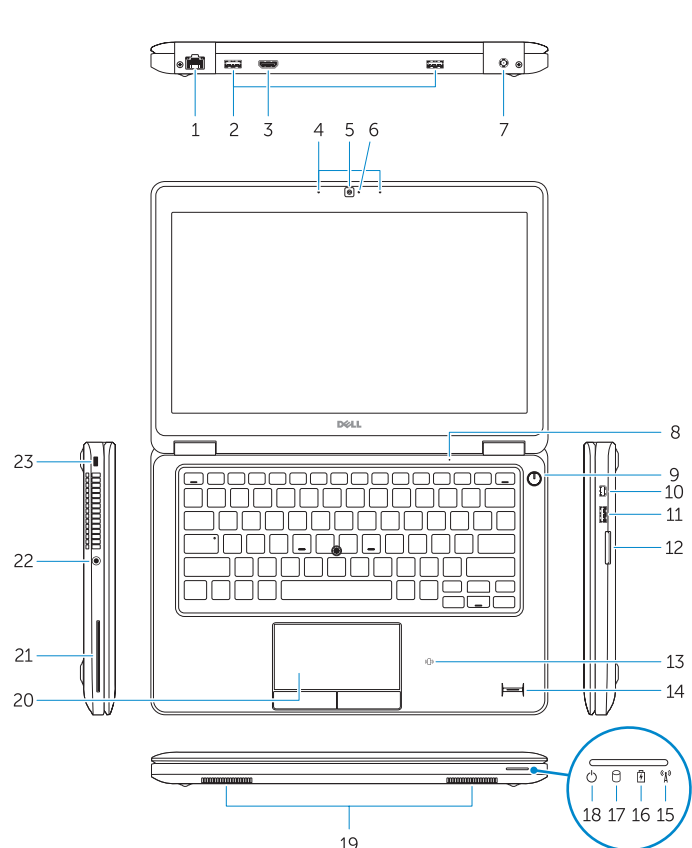

Značajke | Jellemzők | Компоненты | Funkcije

1. Network connector
2. USB 3.0 connectors
3. HDMI connector
4. Microphones (optional)
5. Camera
6. Camera-status light
7. Power connector
8. Microphone
9. Power button
10. Mini-DisplayPort connector
11. USB 3.0 connector with PowerShare
12. Memory-card reader
13. Contactless smart-card reader (optional)
14. Fingerprint reader (optional)
15. Wireless-status light
16. Battery-status light
17. Hard-drive activity light
18. Power-status light
19. Speakers
20. Touchpad
21. Smart-card reader (optional)
22. Headset connector
23. Security-cable slot
24. Dock connector (optional)
25. Service-tag label